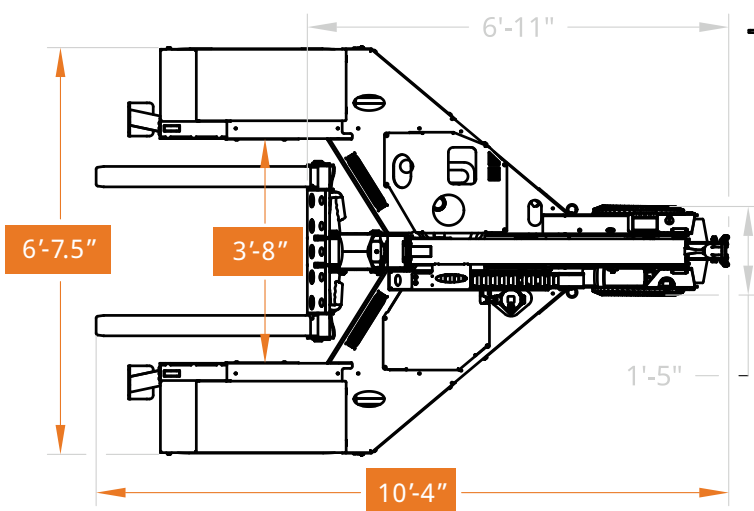

PRODUCT SPECIFICATIONS

EQUIPTER®
TOW-A-LIFT

DRIVE
TOW
LIFT

The Towable Forklift

PRODUCT SPECIFICATIONS

Empty Weight
3,160 lbs

Lift Capacity
3,000 lbs

Lift Height
8'-0"

SPECIFICATIONS		FEATURES
Tow Mode Length	11'-4"	Telescoping boom
Work Mode Length	9'-5"	42" pallet fits between wheels
Height	3'-2"	Forks fold up and lock for towing
Width	6'-7.5"	Hitch swings down for towing
Engine	14 hp Vanguard	Wheels disengage for towing
Drive Tire Size	315/75R16	Radio control
Swivel Tire Size	18"	
Fork Length	42"	
Tongue Weight	740 lbs	

PRODUCT DIMENSIONS

DRIVE / TOW

LIFT

equipter.com/products/tow-a-lift

sales@equipter.com | 717-661-3591

Patented technology: see all of our patents at <https://newheightsmfg.com/patents>

PRODUCT LOAD CHARTS