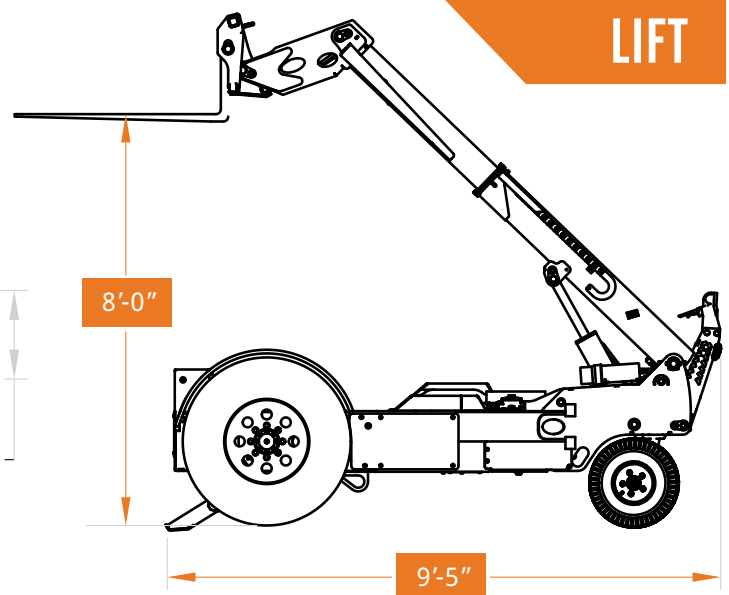

The Towable Forklift

PRODUCT SPECIFICATIONS

Empty Weight
3,160 lbs

Lift Capacity
3,000 lbs

Lift Height
8'-0"

SPECIFICATIONS		FEATURES
Tow Mode Length	11'-4"	Telescoping boom
Work Mode Length	9'-5"	42" pallet fits between wheels
Height	3'-2"	Forks fold up and lock for towing
Width	6'-7.5"	Hitch swings down for towing
Engine	14 hp Vanguard	Wheels disengage for towing
Drive Tire Size	315/75R16	Radio control
Swivel Tire Size	18"	
Fork Length	42"	
Tongue Weight	740 lbs	

PRODUCT DIMENSIONS

DRIVE / TOW

LIFT

equipter.com/products/tow-a-lift

sales@equipter.com | 717-661-3591

Patented technology: see all of our patents at <https://newheightsmfg.com/patents>